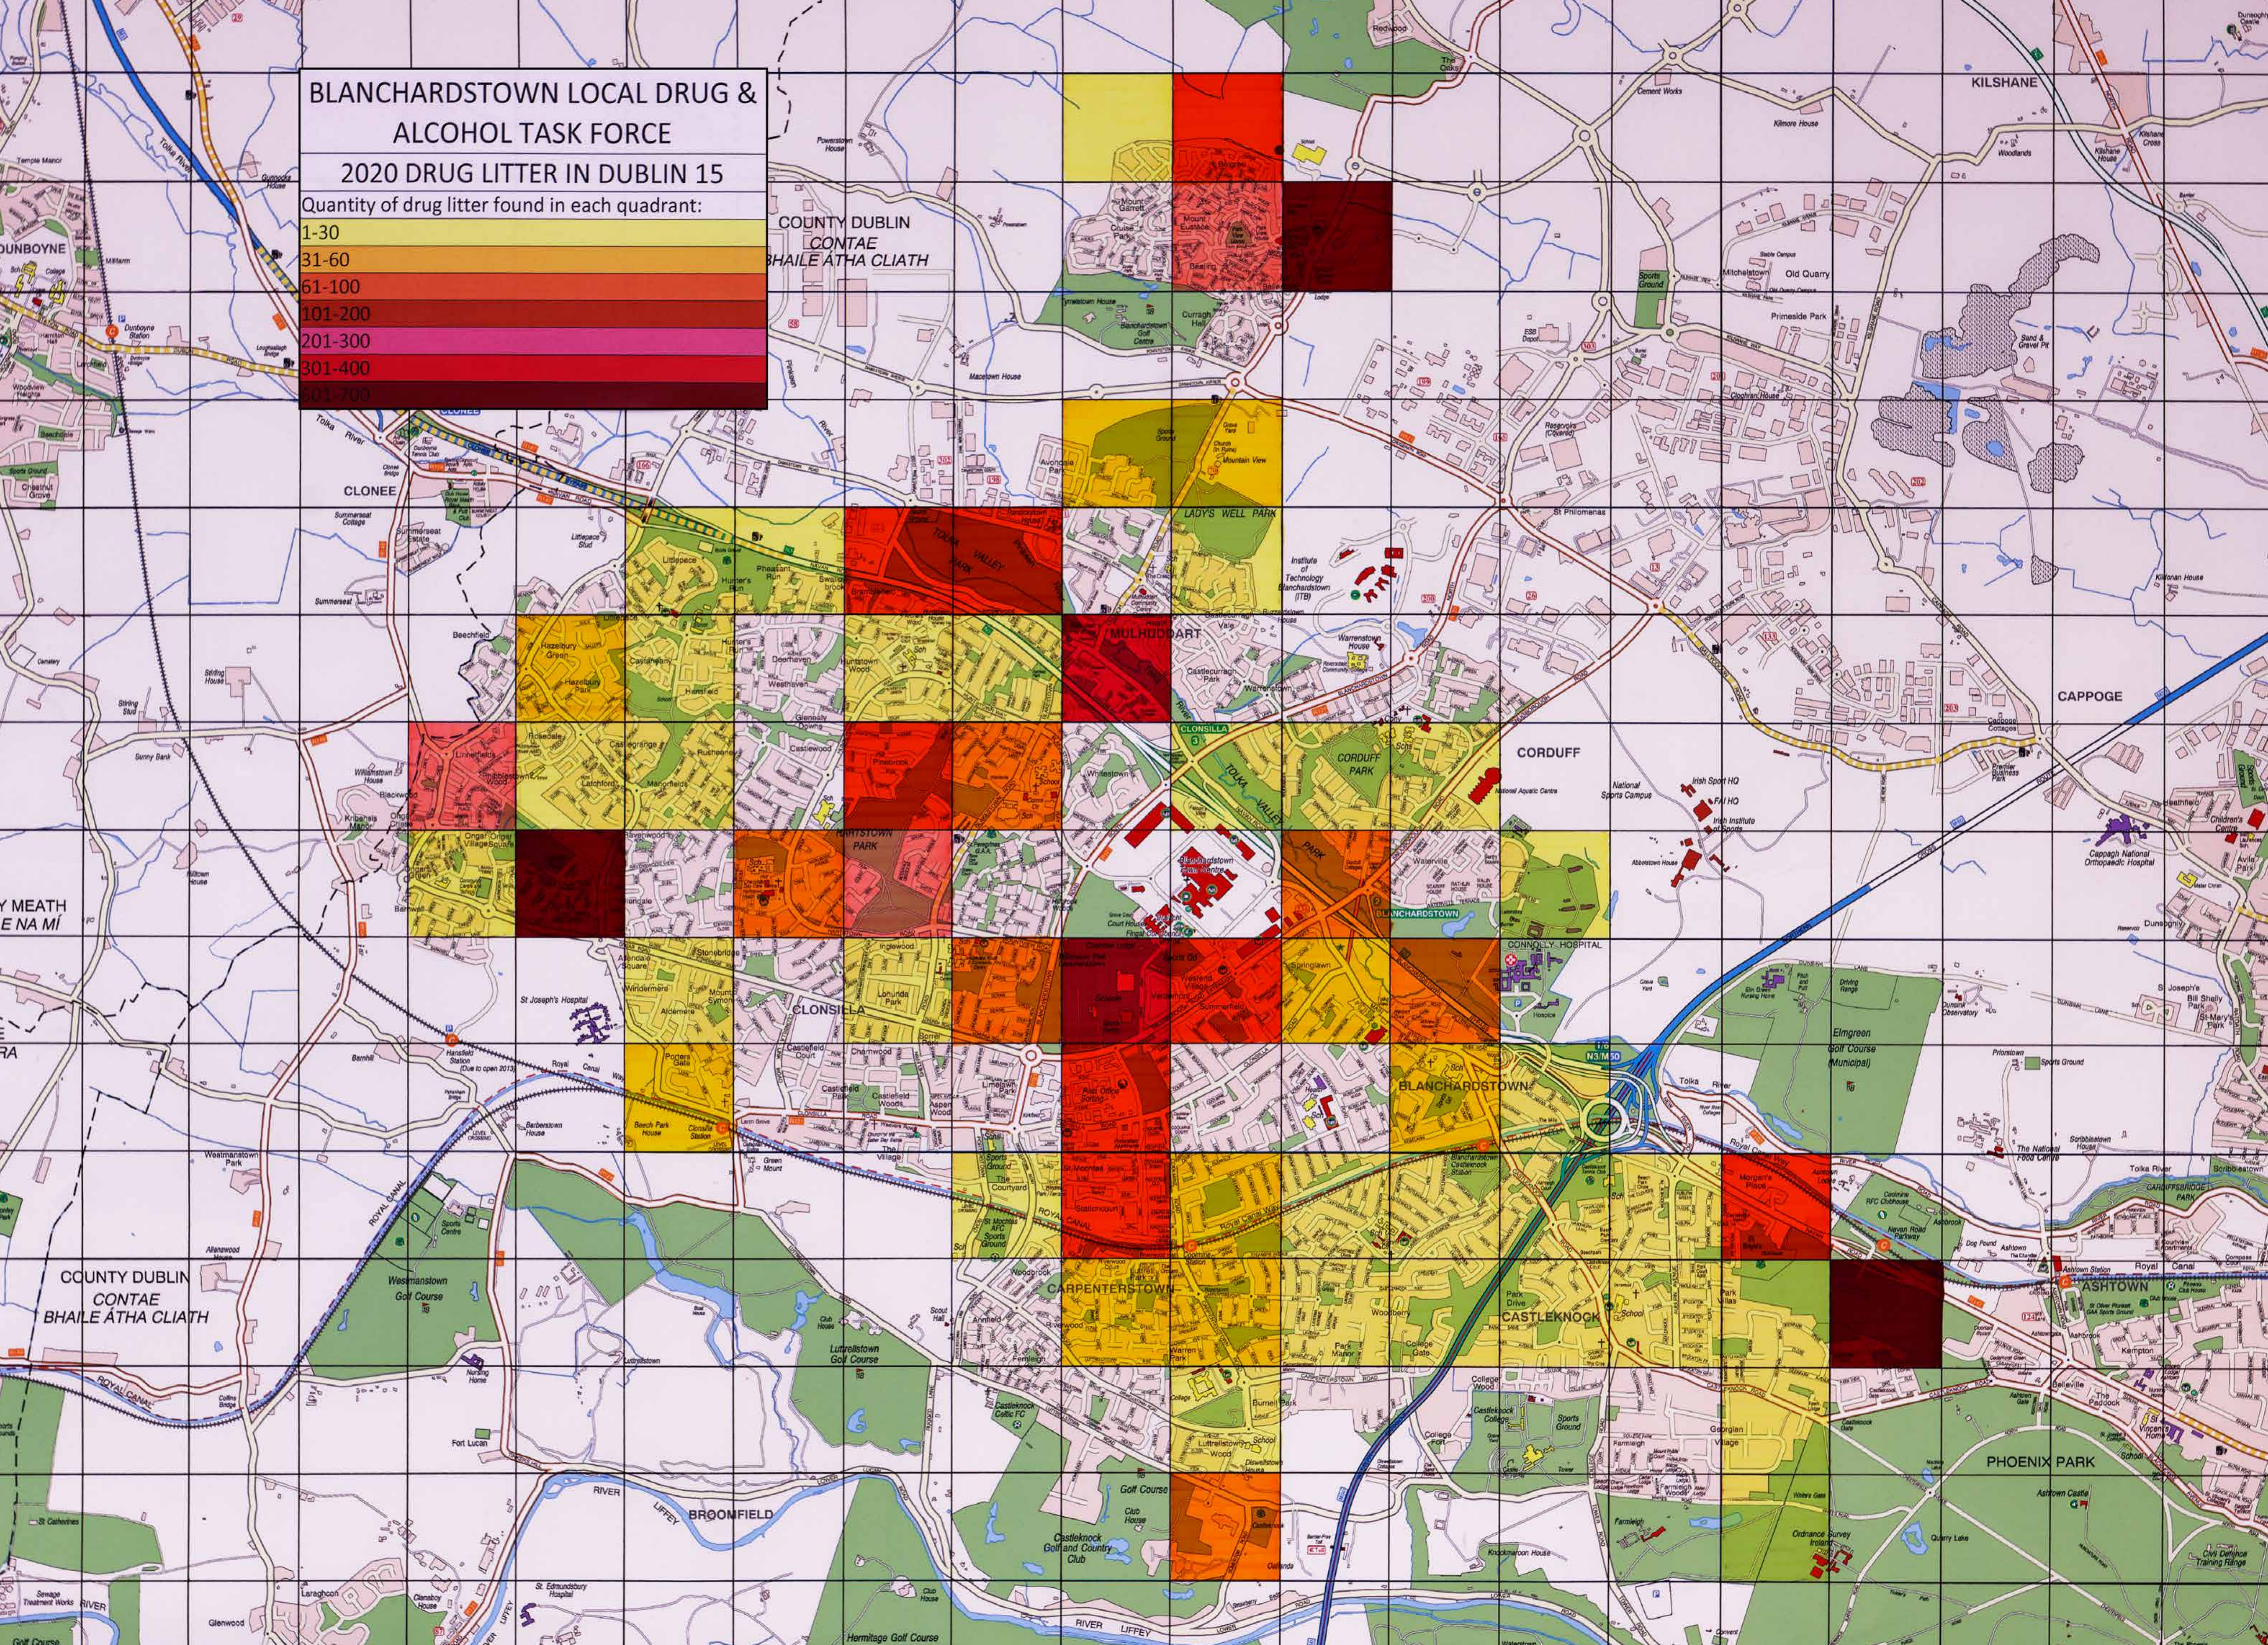

BLANCHARDSTOWN LOCAL DRUG & ALCOHOL TASK FORCE

2020 DRUG LITTER IN DUBLIN 15

Quantity of drug litter found in each quadrant:

- 1-30
- 31-60
- 61-100
- 101-200
- 201-300
- 301-400
- 401-700

COUNTY DUBLIN
CONTAE
BHAILE ATHA CLIATH

COUNTY DUBLIN
CONTAE
BHAILE ATHA CLIATH

KILSHANE

CAPPOGE

CORDUFF

CLONSILLA

BLANCHARDSTOWN

CARPENTERSTOWN

CASTLEKNOCK

ASHTOWN

PHOENIX PARK

BROOMFIELD

RIVER LIFFEY

RIVER LIFFEY